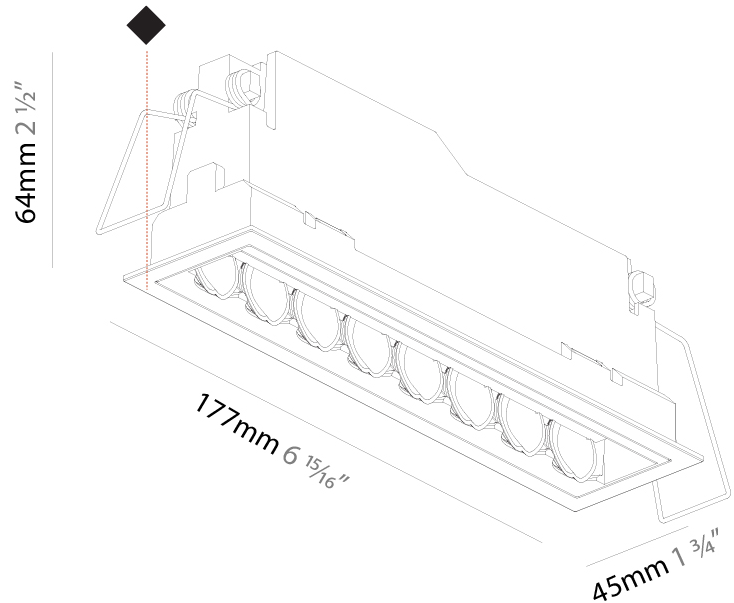

GENERAL

Series: Magiq Hollow Wallwash
Subseries: Magiq Hollow Wallwash
Brand: Prolicht
Division: Architectural
Mounting Type: Recessed
Mounting Location: Ceiling
Subcategory: Wallwash

PHYSICAL

Shape: Rectangle
Length (mm): 177
Length (in): 6 ¹⁵/₁₆
Width (mm): 45
Width (in): 1 ³/₄
Height (mm): 64
Height (in): 2 ¹/₂
Ceiling Thickness (mm): 5 - 30
Ceiling Thickness (in): 1/16 - 1 3/16
Min. Recessing Depth (mm): 100
Min. Recessing Depth (in): 3 ¹⁵/₁₆
Light Distribution: Downlight
Fixture Finish: SSR / BKV / CWI / CRY / HAB / UFT / ITA / RUA / FTG / MYG / LOD / PUS / FRO / FUP / KIA / POP / BLS / SPG / MEY / GOH / GUM / CHC / COM / ABZ / JAG / OBR / MOS / ROR
Fixture Material: Aluminum Die Cast
Cut-out Measurements: 170mm / 6 11/16" x 38mm / 1 1/2"

ELECTRICAL

Lamp Type: LED (Zhaga Standard)
Input Wattage (W): 19
Total Output Wattage (W): 17.2
Dimming: Tri-Mode (Non-Dimming and Phase Dimming (120Vac only) and 0-10V Dimming)
Driver Included: No
Driver Location: Remote
Driver Type: Constant Current - Universal
Driver Class: Class 2
Input Voltage (V): 120 - 277
Constant Current (MA): 700

LED

Number of LEDs: 8
Color Temperature (°K): 2700 / 3000 / 3500 / 4000
Max. Delivered Lumen (lm): 1270 / 1270 / 1513 / 1544
Nominal Lumen (lm): 1492 / 1492 / 1778 / 1814
CRI: >90 CRI
Lamp Life (hrs): 50000

OPTICAL

RATINGS AND CERTIFICATIONS

Certified By: CSA Certified to UL and CSA Standards
IP rating: IP20

100mm
3 15/16"

5 - 30 mm
3/16" - 1 3/16"

170mm x 38mm
6 11/16" x 1 1/2"

A